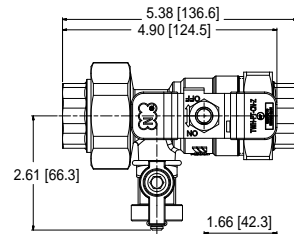

# Tankless Water Heater Accessories Specification Sheet Isolation Valve Kit

For 3/4" Connections  
**IK-WV-200-1-TH(-LF)**  
**IK-WV-200-1-SW(-LF)**  
Includes 500,000 BTUH  
Pressure Relief Valve

**PRESSURE RELIEF VALVE  
(RATED FOR 500,000 BTUH)**

**HOT WATER VALVE**

**COLD WATER VALVE**

For 1" Connections  
**IK-WV-300-1-TH(-LF)**  
**IK-WV-300-1-SW(-LF)**  
Includes 500,000 BTUH  
Pressure Relief Valve

**HOT WATER VALVE**

**COLD WATER VALVE**

NOTE: -TH denotes Threaded Connection  
-SW denotes Sweat Connection  
-LF denotes Lead-Free for CA and VT