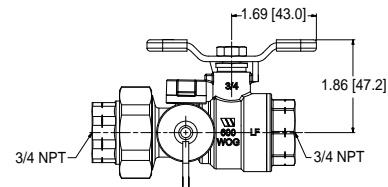

# Tankless Water Heater Accessories Specification Sheet Isolation Valve Kit

For 3/4" Connections  
**IK-WV-200-1-TH(-LF)**  
**IK-WV-200-1-SW(-LF)**  
Includes 500,000 BTUH  
Pressure Relief Valve

**PRESSURE RELIEF VALVE  
(RATED FOR 500,000 BTUH)**

**HOT WATER VALVE**

**COLD WATER VALVE**

For 1" Connections  
**IK-WV-300-1-TH(-LF)**  
**IK-WV-300-1-SW(-LF)**  
Includes 500,000 BTUH  
Pressure Relief Valve

**HOT WATER VALVE**

**COLD WATER VALVE**

NOTE: -TH denotes Threaded Connection  
-SW denotes Sweat Connection  
-LF denotes Lead-Free for CA and VT