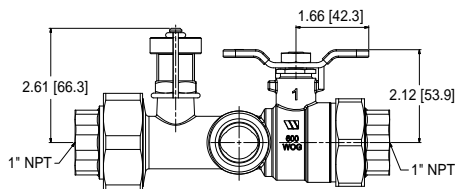

# Tankless Water Heater Accessories Specification Sheet Isolation Valve Kit

For 3/4" Connections  
**IK-WV-200-1-TH(-LF)**  
**IK-WV-200-1-SW(-LF)**  
Includes 500,000 BTUH  
Pressure Relief Valve

**PRESSURE RELIEF VALVE  
(RATED FOR 500,000 BTUH)**

**HOT WATER VALVE**

**COLD WATER VALVE**

For 1" Connections  
**IK-WV-300-1-TH(-LF)**  
**IK-WV-300-1-SW(-LF)**  
Includes 500,000 BTUH  
Pressure Relief Valve

**HOT WATER VALVE**

**COLD WATER VALVE**

NOTE: -TH denotes Threaded Connection  
-SW denotes Sweat Connection  
-LF denotes Lead-Free for CA and VT