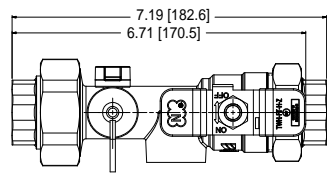

# Tankless Water Heater Accessories Specification Sheet Isolation Valve Kit

For 3/4" Connections  
**IK-WV-200-1-TH(-LF)**  
**IK-WV-200-1-SW(-LF)**  
Includes 500,000 BTUH  
Pressure Relief Valve

**PRESSURE RELIEF VALVE  
(RATED FOR 500,000 BTUH)**

**HOT WATER VALVE**

**COLD WATER VALVE**

For 1" Connections  
**IK-WV-300-1-TH(-LF)**  
**IK-WV-300-1-SW(-LF)**  
Includes 500,000 BTUH  
Pressure Relief Valve

**HOT WATER VALVE**

**COLD WATER VALVE**

NOTE: -TH denotes Threaded Connection  
-SW denotes Sweat Connection  
-LF denotes Lead-Free for CA and VT