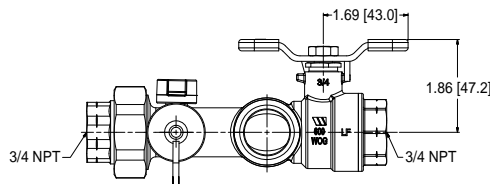

# Tankless Water Heater Accessories Specification Sheet Isolation Valve Kit

For 3/4" Connections  
**IK-WV-200-1-TH(-LF)**  
**IK-WV-200-1-SW(-LF)**  
Includes 500,000 BTUH  
Pressure Relief Valve

**PRESSURE RELIEF VALVE  
(RATED FOR 500,000 BTUH)**

**HOT WATER VALVE**

**COLD WATER VALVE**

For 1" Connections  
**IK-WV-300-1-TH(-LF)**  
**IK-WV-300-1-SW(-LF)**  
Includes 500,000 BTUH  
Pressure Relief Valve

**HOT WATER VALVE**

**COLD WATER VALVE**

NOTE: -TH denotes Threaded Connection  
-SW denotes Sweat Connection  
-LF denotes Lead-Free for CA and VT