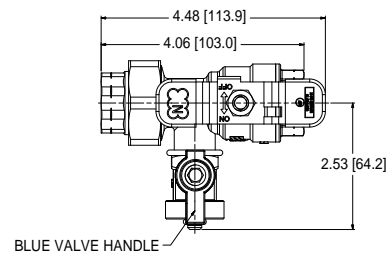

# Tankless Water Heater Accessories Specification Sheet Isolation Valve Kit

For 3/4" Connections  
**IK-WV-200-1-TH(-LF)**  
**IK-WV-200-1-SW(-LF)**  
Includes 500,000 BTUH  
Pressure Relief Valve

**PRESSURE RELIEF VALVE  
(RATED FOR 500,000 BTUH)**

**HOT WATER VALVE**

**COLD WATER VALVE**

For 1" Connections  
**IK-WV-300-1-TH(-LF)**  
**IK-WV-300-1-SW(-LF)**  
Includes 500,000 BTUH  
Pressure Relief Valve

**HOT WATER VALVE**

**COLD WATER VALVE**

NOTE: -TH denotes Threaded Connection  
-SW denotes Sweat Connection  
-LF denotes Lead-Free for CA and VT