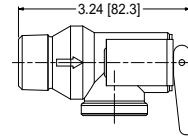

# Tankless Water Heater Accessories Specification Sheet Isolation Valve Kit

For 3/4" Connections  
**IK-WV-200-1-TH(-LF)**  
**IK-WV-200-1-SW(-LF)**  
Includes 500,000 BTUH  
Pressure Relief Valve

**PRESSURE RELIEF VALVE  
(RATED FOR 500,000 BTUH)**

**HOT WATER VALVE**

**COLD WATER VALVE**

For 1" Connections  
**IK-WV-300-1-TH(-LF)**  
**IK-WV-300-1-SW(-LF)**  
Includes 500,000 BTUH  
Pressure Relief Valve

**HOT WATER VALVE**

**COLD WATER VALVE**

NOTE: -TH denotes Threaded Connection  
-SW denotes Sweat Connection  
-LF denotes Lead-Free for CA and VT