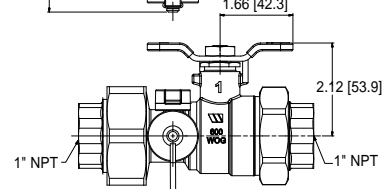

# Tankless Water Heater Accessories Specification Sheet Isolation Valve Kit

For 3/4" Connections  
**IK-WV-200-1-TH(-LF)**  
**IK-WV-200-1-SW(-LF)**  
Includes 500,000 BTUH  
Pressure Relief Valve

**PRESSURE RELIEF VALVE  
(RATED FOR 500,000 BTUH)**

**HOT WATER VALVE**

**COLD WATER VALVE**

For 1" Connections  
**IK-WV-300-1-TH(-LF)**  
**IK-WV-300-1-SW(-LF)**  
Includes 500,000 BTUH  
Pressure Relief Valve

**HOT WATER VALVE**

**COLD WATER VALVE**

NOTE: -TH denotes Threaded Connection  
-SW denotes Sweat Connection  
-LF denotes Lead-Free for CA and VT