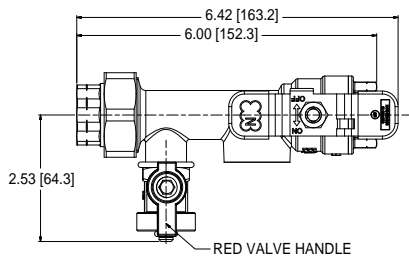

# Tankless Water Heater Accessories Specification Sheet Isolation Valve Kit

For 3/4" Connections  
**IK-WV-200-1-TH(-LF)**  
**IK-WV-200-1-SW(-LF)**  
Includes 500,000 BTUH  
Pressure Relief Valve

**PRESSURE RELIEF VALVE  
(RATED FOR 500,000 BTUH)**

**HOT WATER VALVE**

**COLD WATER VALVE**

For 1" Connections  
**IK-WV-300-1-TH(-LF)**  
**IK-WV-300-1-SW(-LF)**  
Includes 500,000 BTUH  
Pressure Relief Valve

**HOT WATER VALVE**

**COLD WATER VALVE**

NOTE: -TH denotes Threaded Connection  
-SW denotes Sweat Connection  
-LF denotes Lead-Free for CA and VT