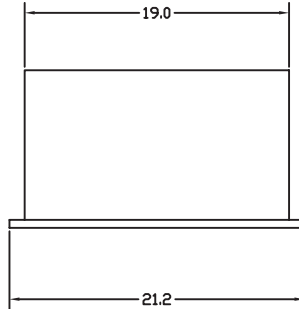

RB-3 RECESS BOX
Product Specification Sheet
 (For Model N-084M)

COVER

BOX

*For venting and hardware, use Noritz Installation Kit IK-RB-3