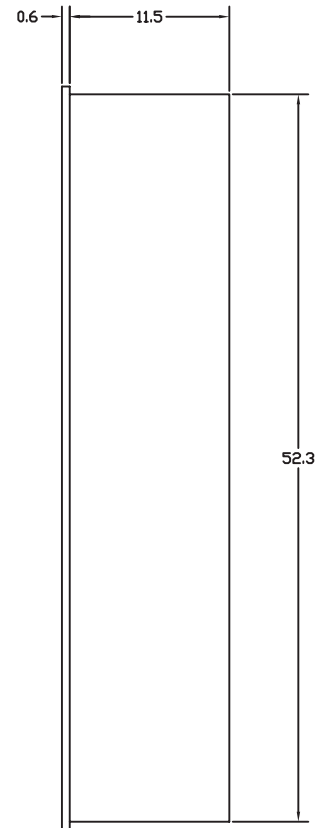

RB-3 RECESS BOX
Product Specification Sheet
 (For Model N-084M)

COVER

BOX

*For venting and hardware, use Noritz Installation Kit IK-RB-3