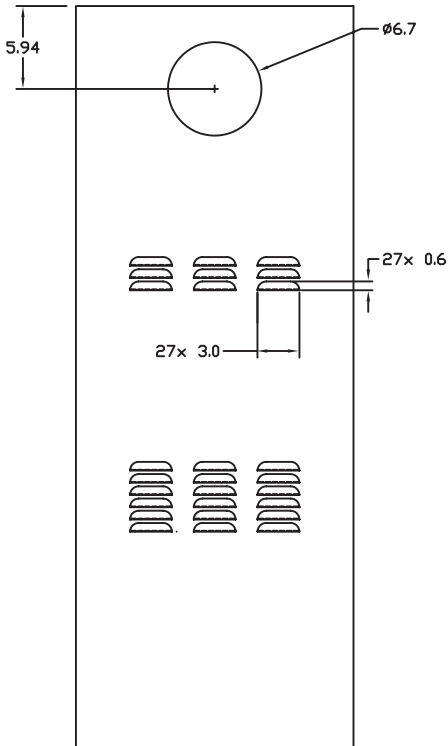

RB-3 RECESS BOX
Product Specification Sheet
 (For Model N-084M)

COVER

BOX

*For venting and hardware, use Noritz Installation Kit IK-RB-3