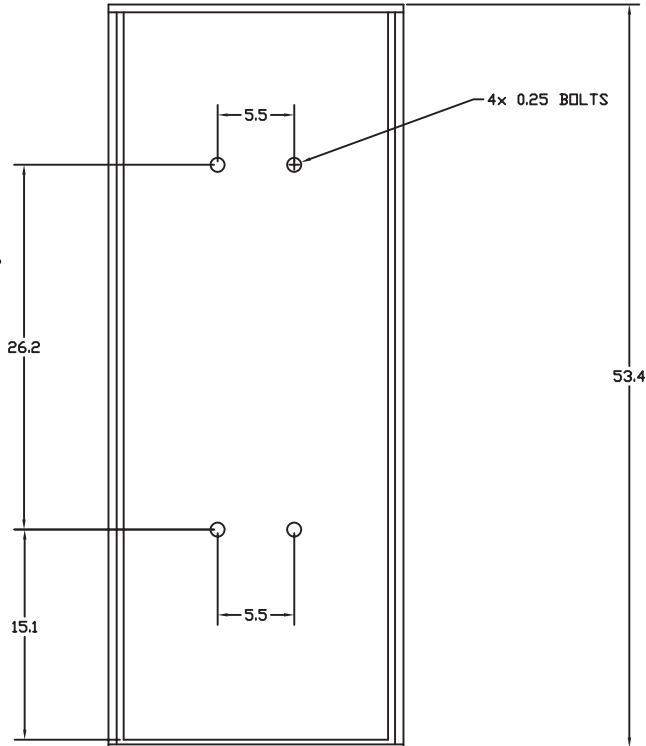

RB-3 RECESS BOX
Product Specification Sheet
 (For Model N-084M)

COVER

BOX

*For venting and hardware, use Noritz Installation Kit IK-RB-3