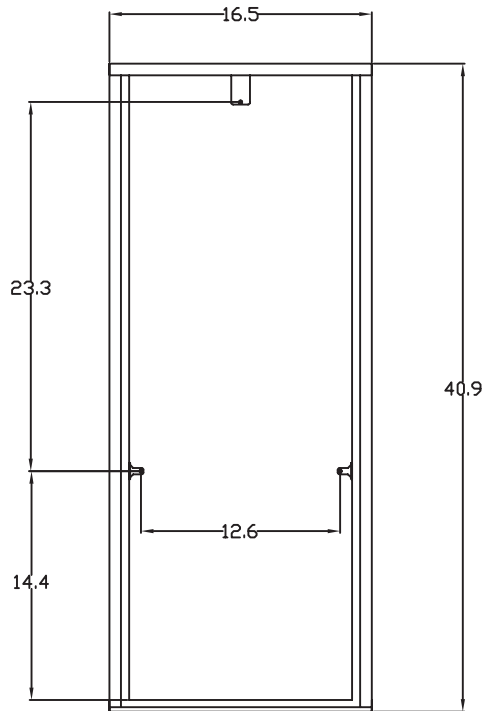

RB-2 RECESS BOX
Product Specification Sheet
 (For Models N-063S-OD and N-069M-OD)

COVER

BOX