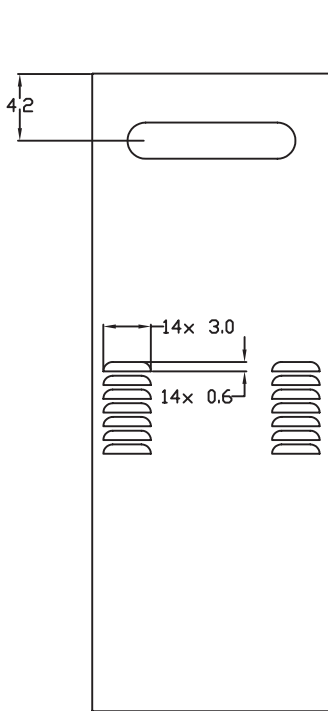

RB-2 RECESS BOX
Product Specification Sheet
 (For Models N-063S-OD and N-069M-OD)

COVER

BOX