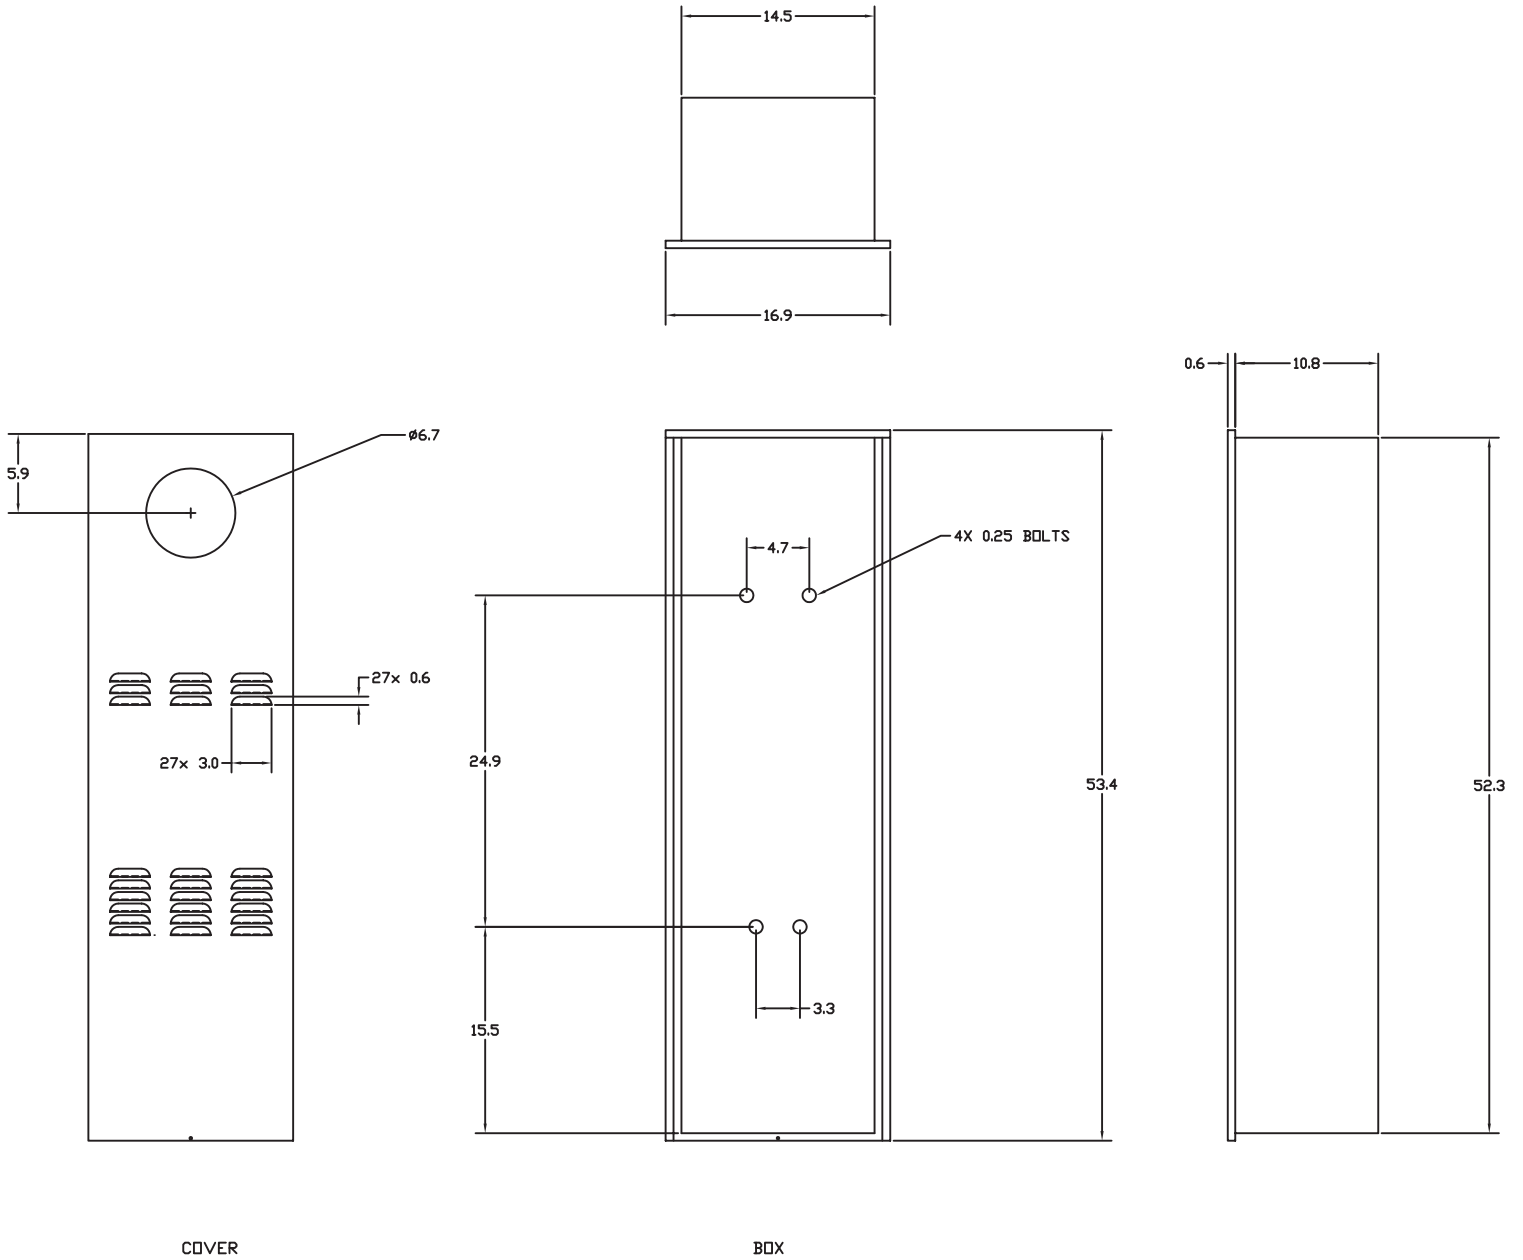

RB-1 RECESS BOX

Product Specification Sheet

(For Models N-063S and N-069M)

*For venting and hardware, use Noritz Installation Kit IK-RB-1