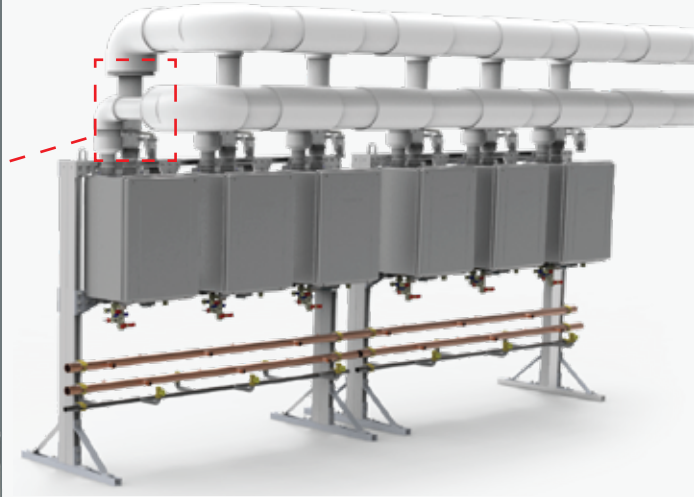

CPVC adapter that allows the conversion from the CDVNRVK to utilize PVC for common vent applications on our NCC199CDV Model 2 EACH - EZ98DV or EZ111DV can be Common Vented as Well!

## PP4XPVC4-ADAPT

Available  
June 15, 2018

4" PP to 4" PVC Adapter

CDVNRVK will still be needed to have installation run together

Multi-Purpose Cement required to connect adapter to PVC venting

### PP4XPVC4-ADAPT