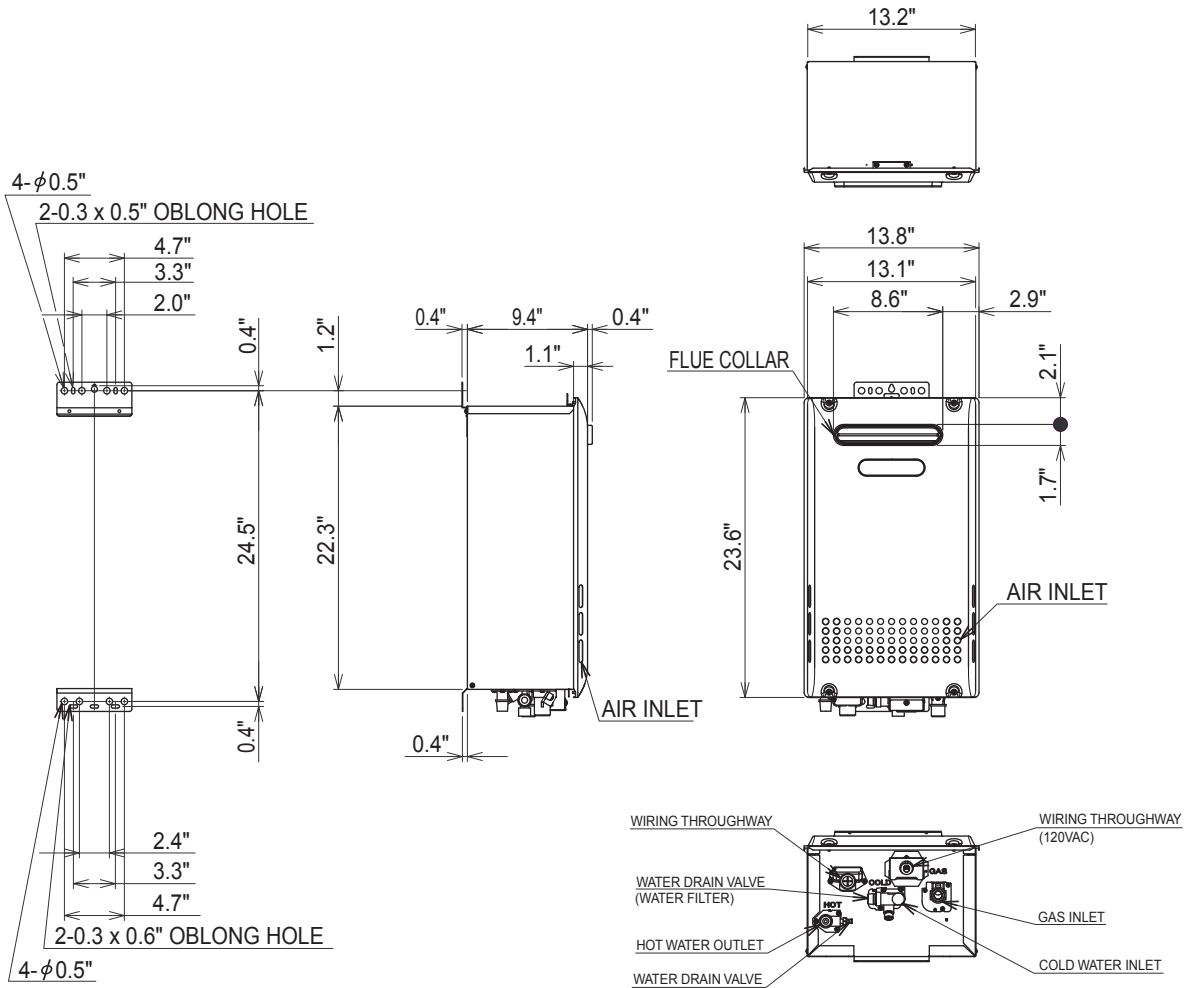

# Dimensions

## NR98-OD

HEIGHT OF EACH FITTINGS FROM BOTTOM OF CASE

	NR98-OD
HOT WATER OUTLET	1.8"
COLD WATER INLET	2.2"
GAS INLET	2.2"

(VIEW FROM TOP)